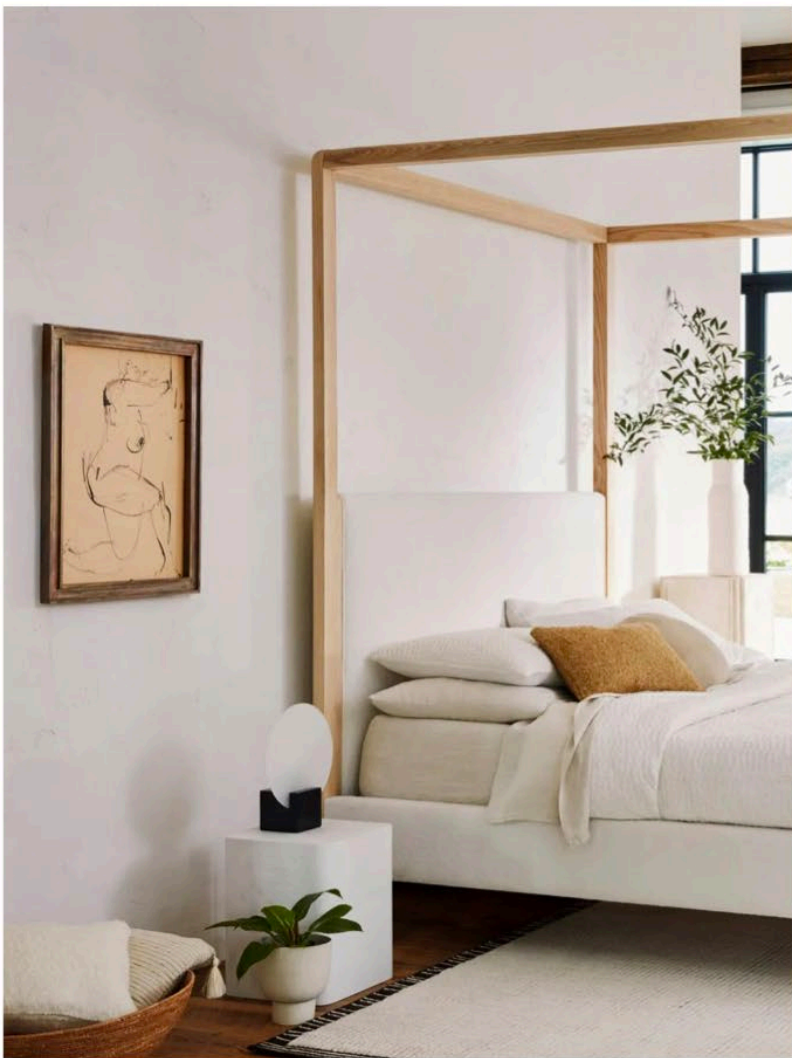

CLASSY | MINIMAL | INTERIORS

WHAT ABOUT THE PERSONAL TOUCHES?

INTERACTIVE INTERIOR DESIGN SOLUTION

Although each of the three concepts presented has its own characteristics, they can all be integrated together to help create your own personal vision. We believe that each home is individual and you can play a huge role in the coming to life of the space around you.

If you require it, we are here to help you combine aspects of the three design concepts to create something that is unique to you.