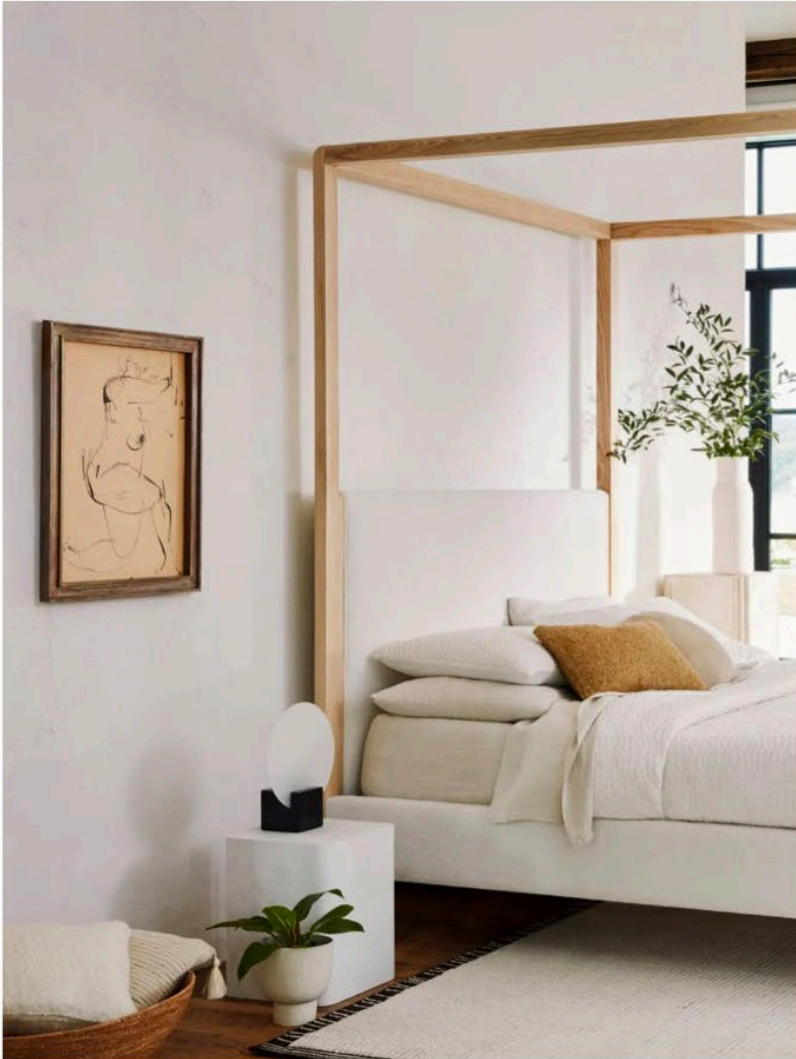

CLASSY | MINIMAL | INTERIORS

WHAT ABOUT THE PERSONAL TOUCHES?

INTERACTIVE INTERIOR DESIGN SOLUTION

Although each of the three concepts presented has its own characteristics, they can all be integrated together to help create your own personal vision. We believe that each home is individual and you can play a huge role in the coming to life of the space around you.

If you require it, we are here to help you combine aspects of the three design concepts to create something that is unique to you.